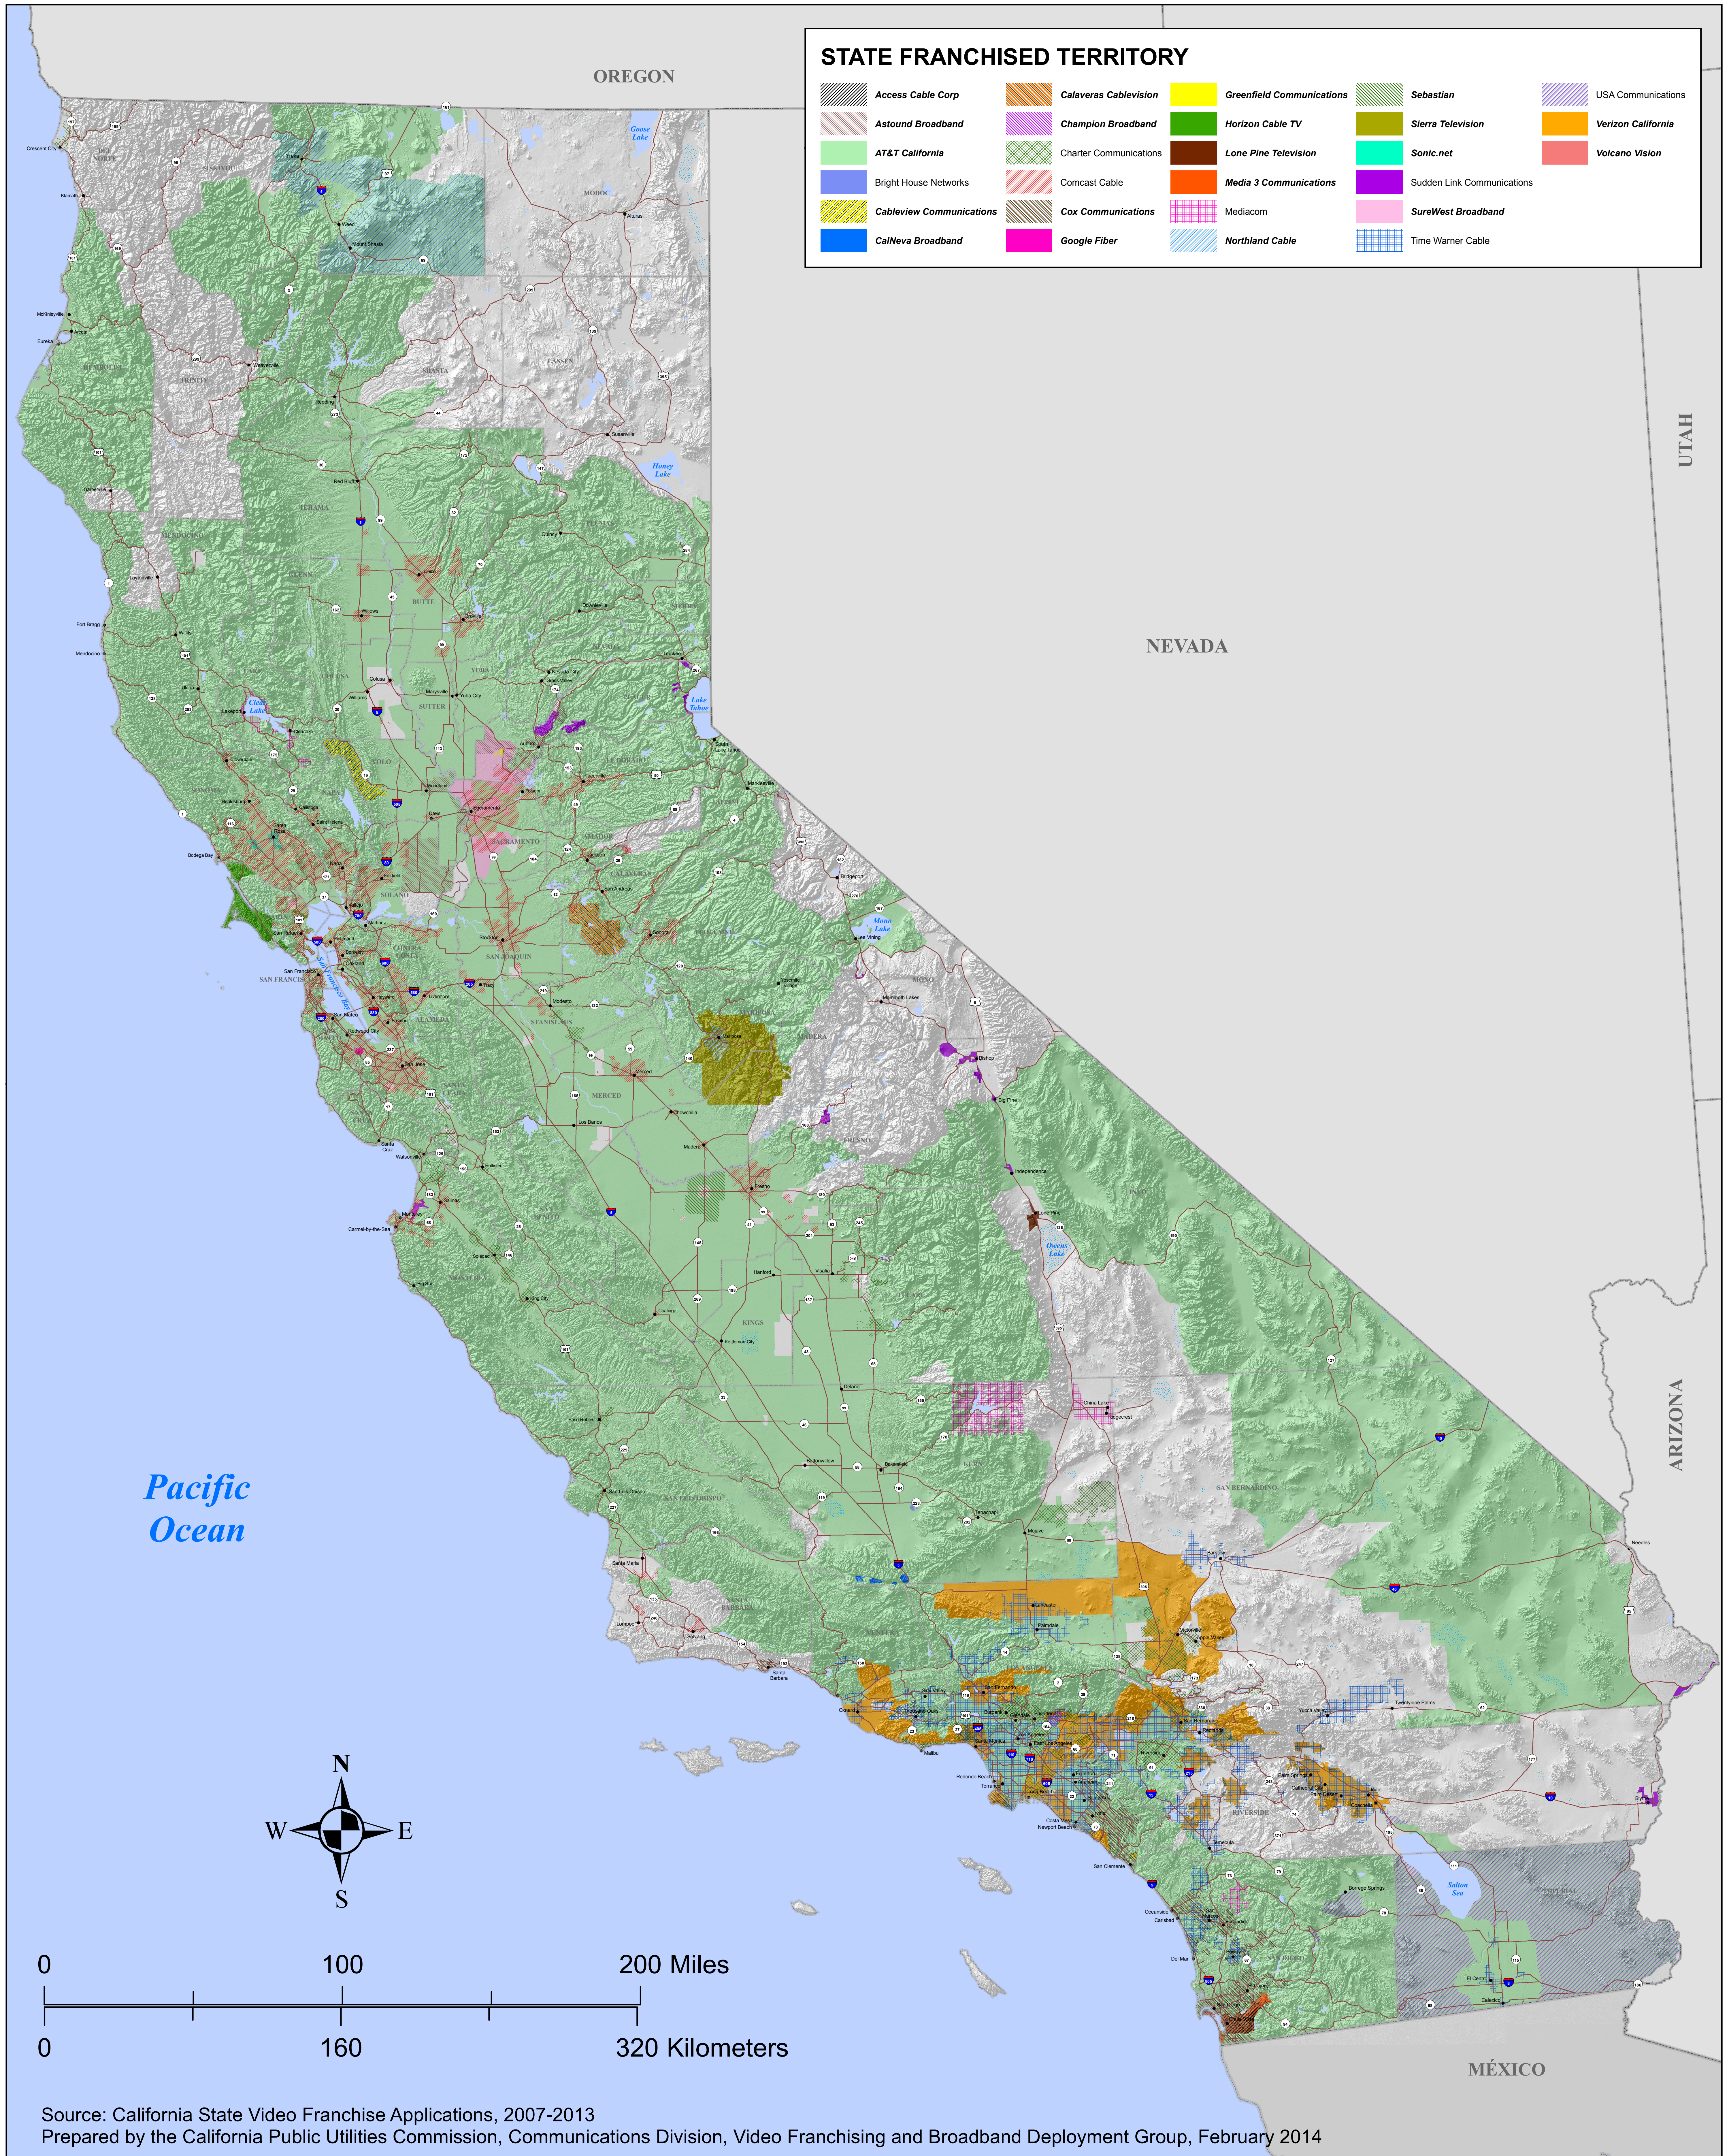

STATE OF CALIFORNIA VIDEO FRANCHISING

State Franchised Territory as of January 1, 2014

STATE FRANCHISED TERRITORY

Pacific Ocean

Source: California State Video Franchise Applications, 2007-2013
Prepared by the California Public Utilities Commission, Communications Division, Video Franchising and Broadband Deployment Group, February 2014