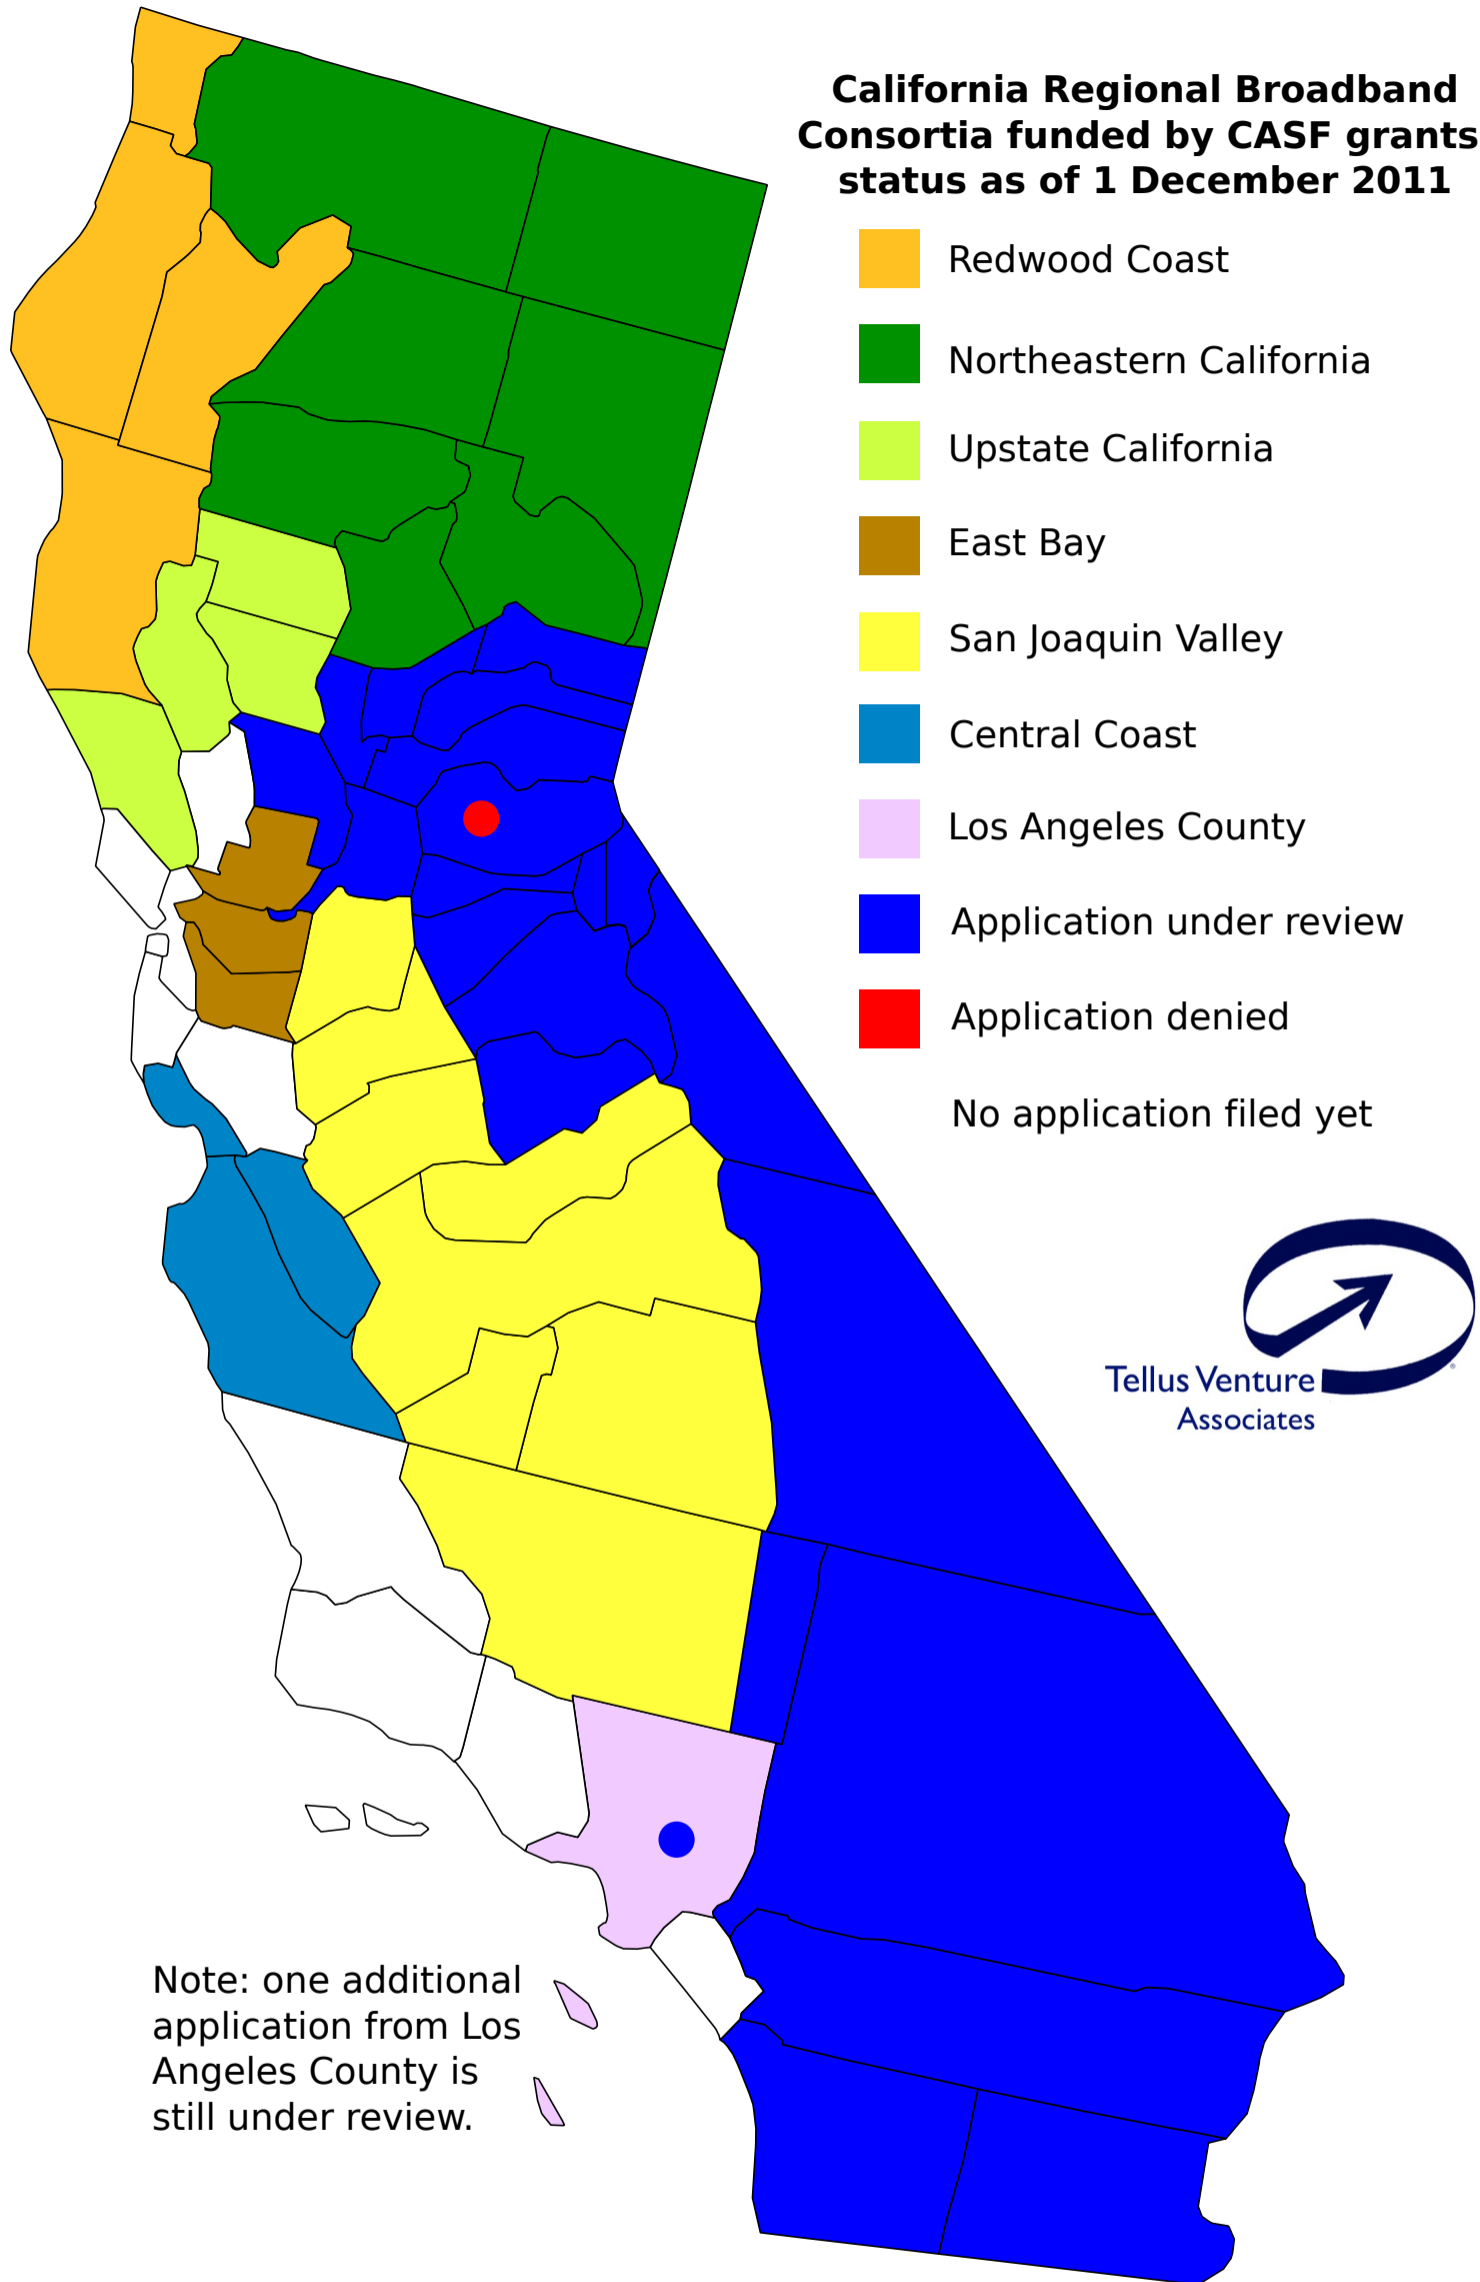

California Regional Broadband Consortia funded by CASF grants, status as of 1 December 2011

Note: one additional application from Los Angeles County is still under review.