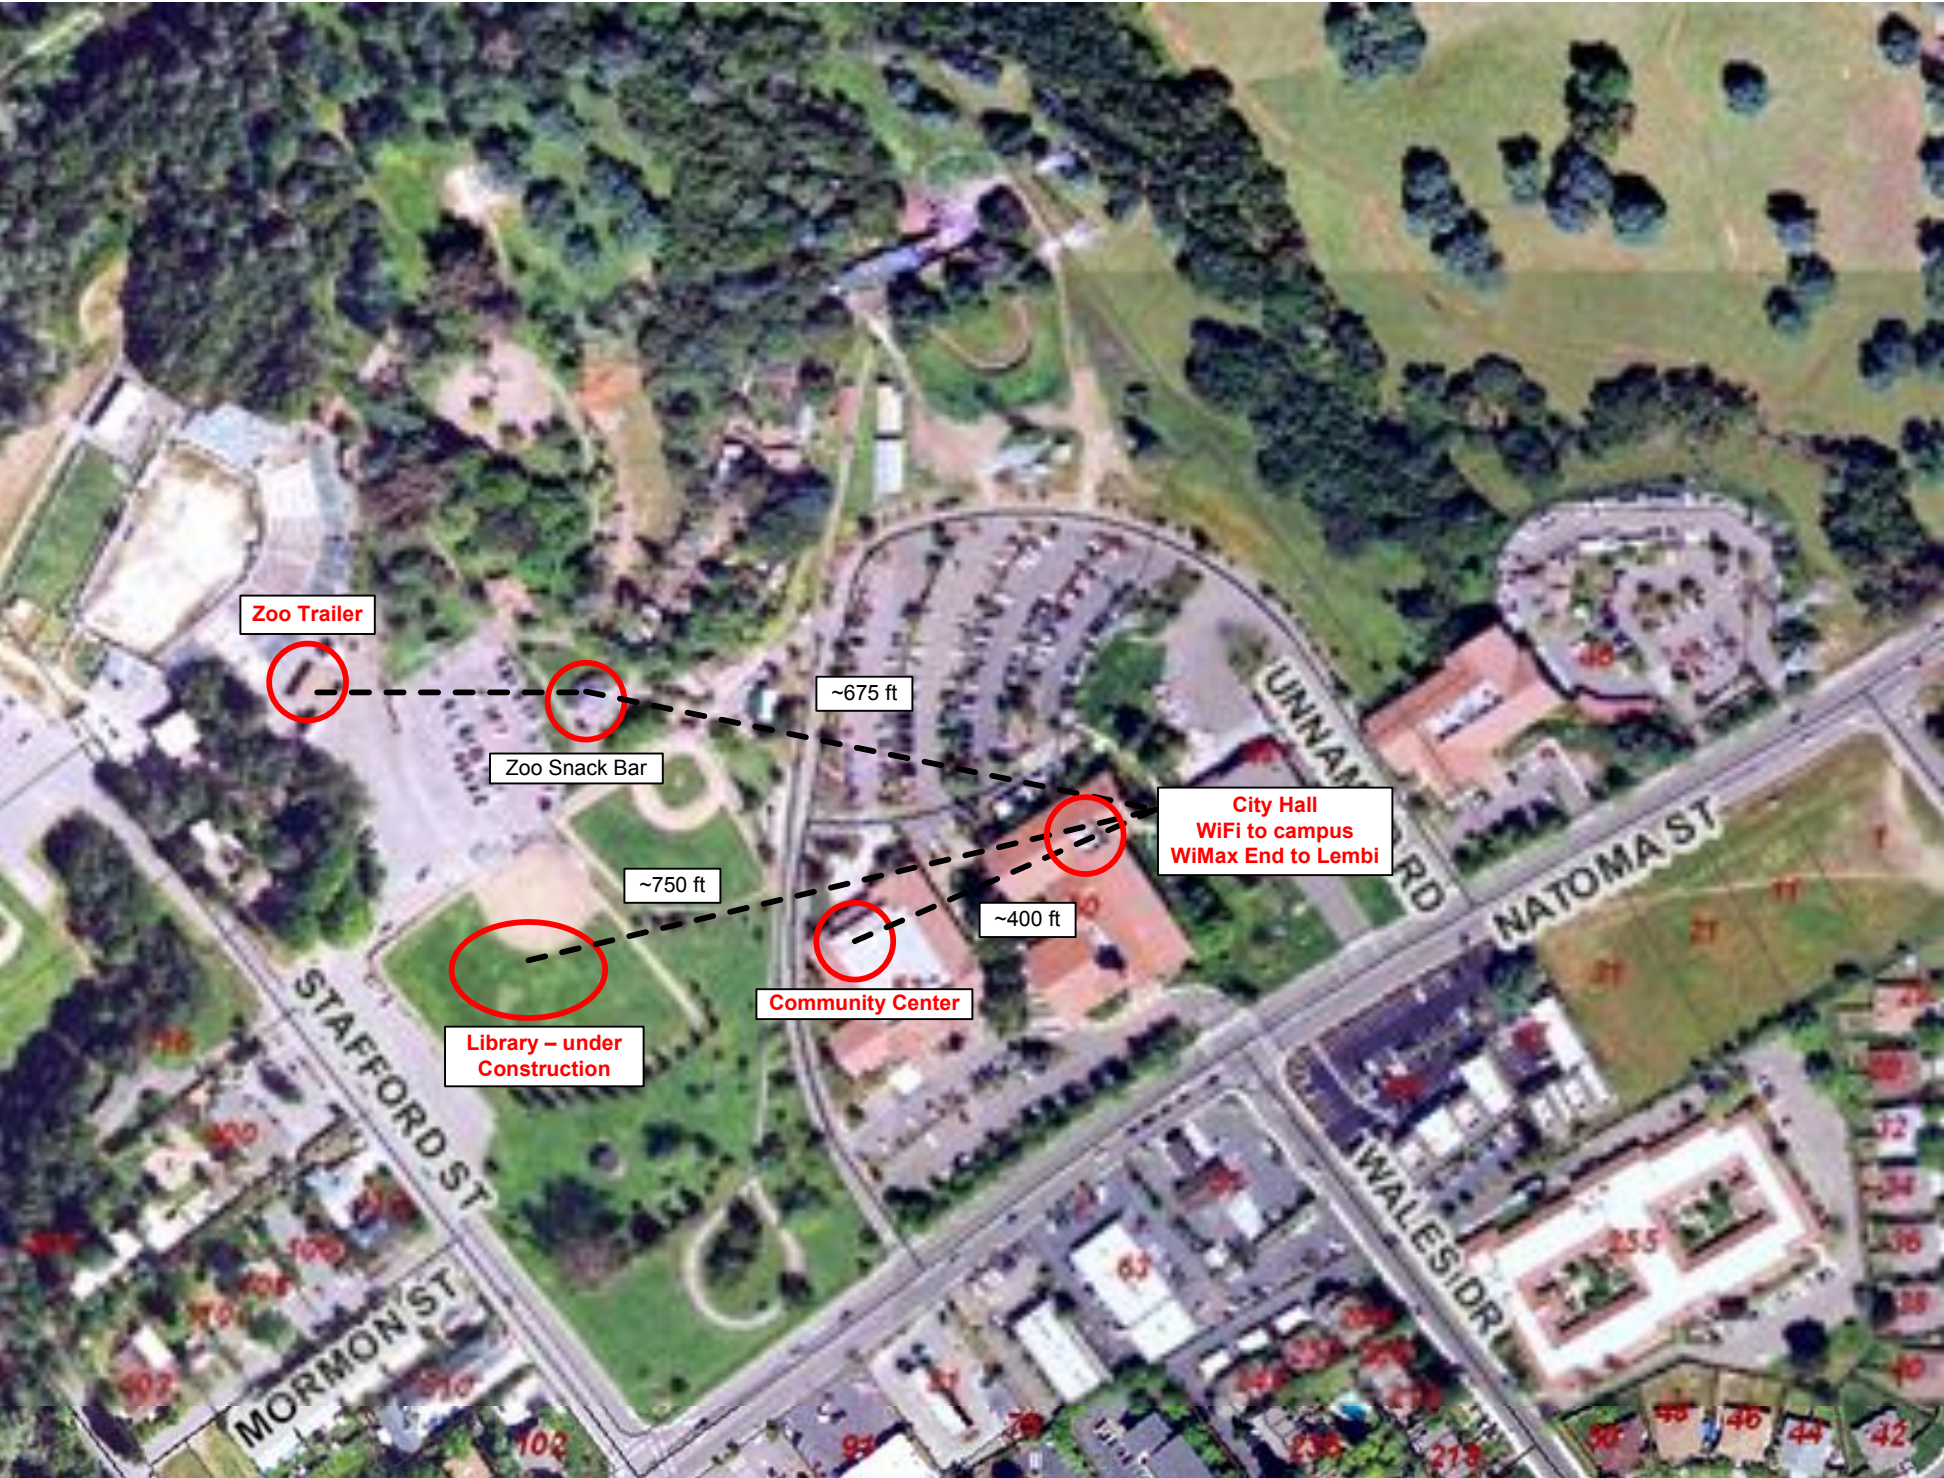

City Hall Campus – WiFi/Wi-Max Sites

Sites with continuous power and equipment mounting possibilities.