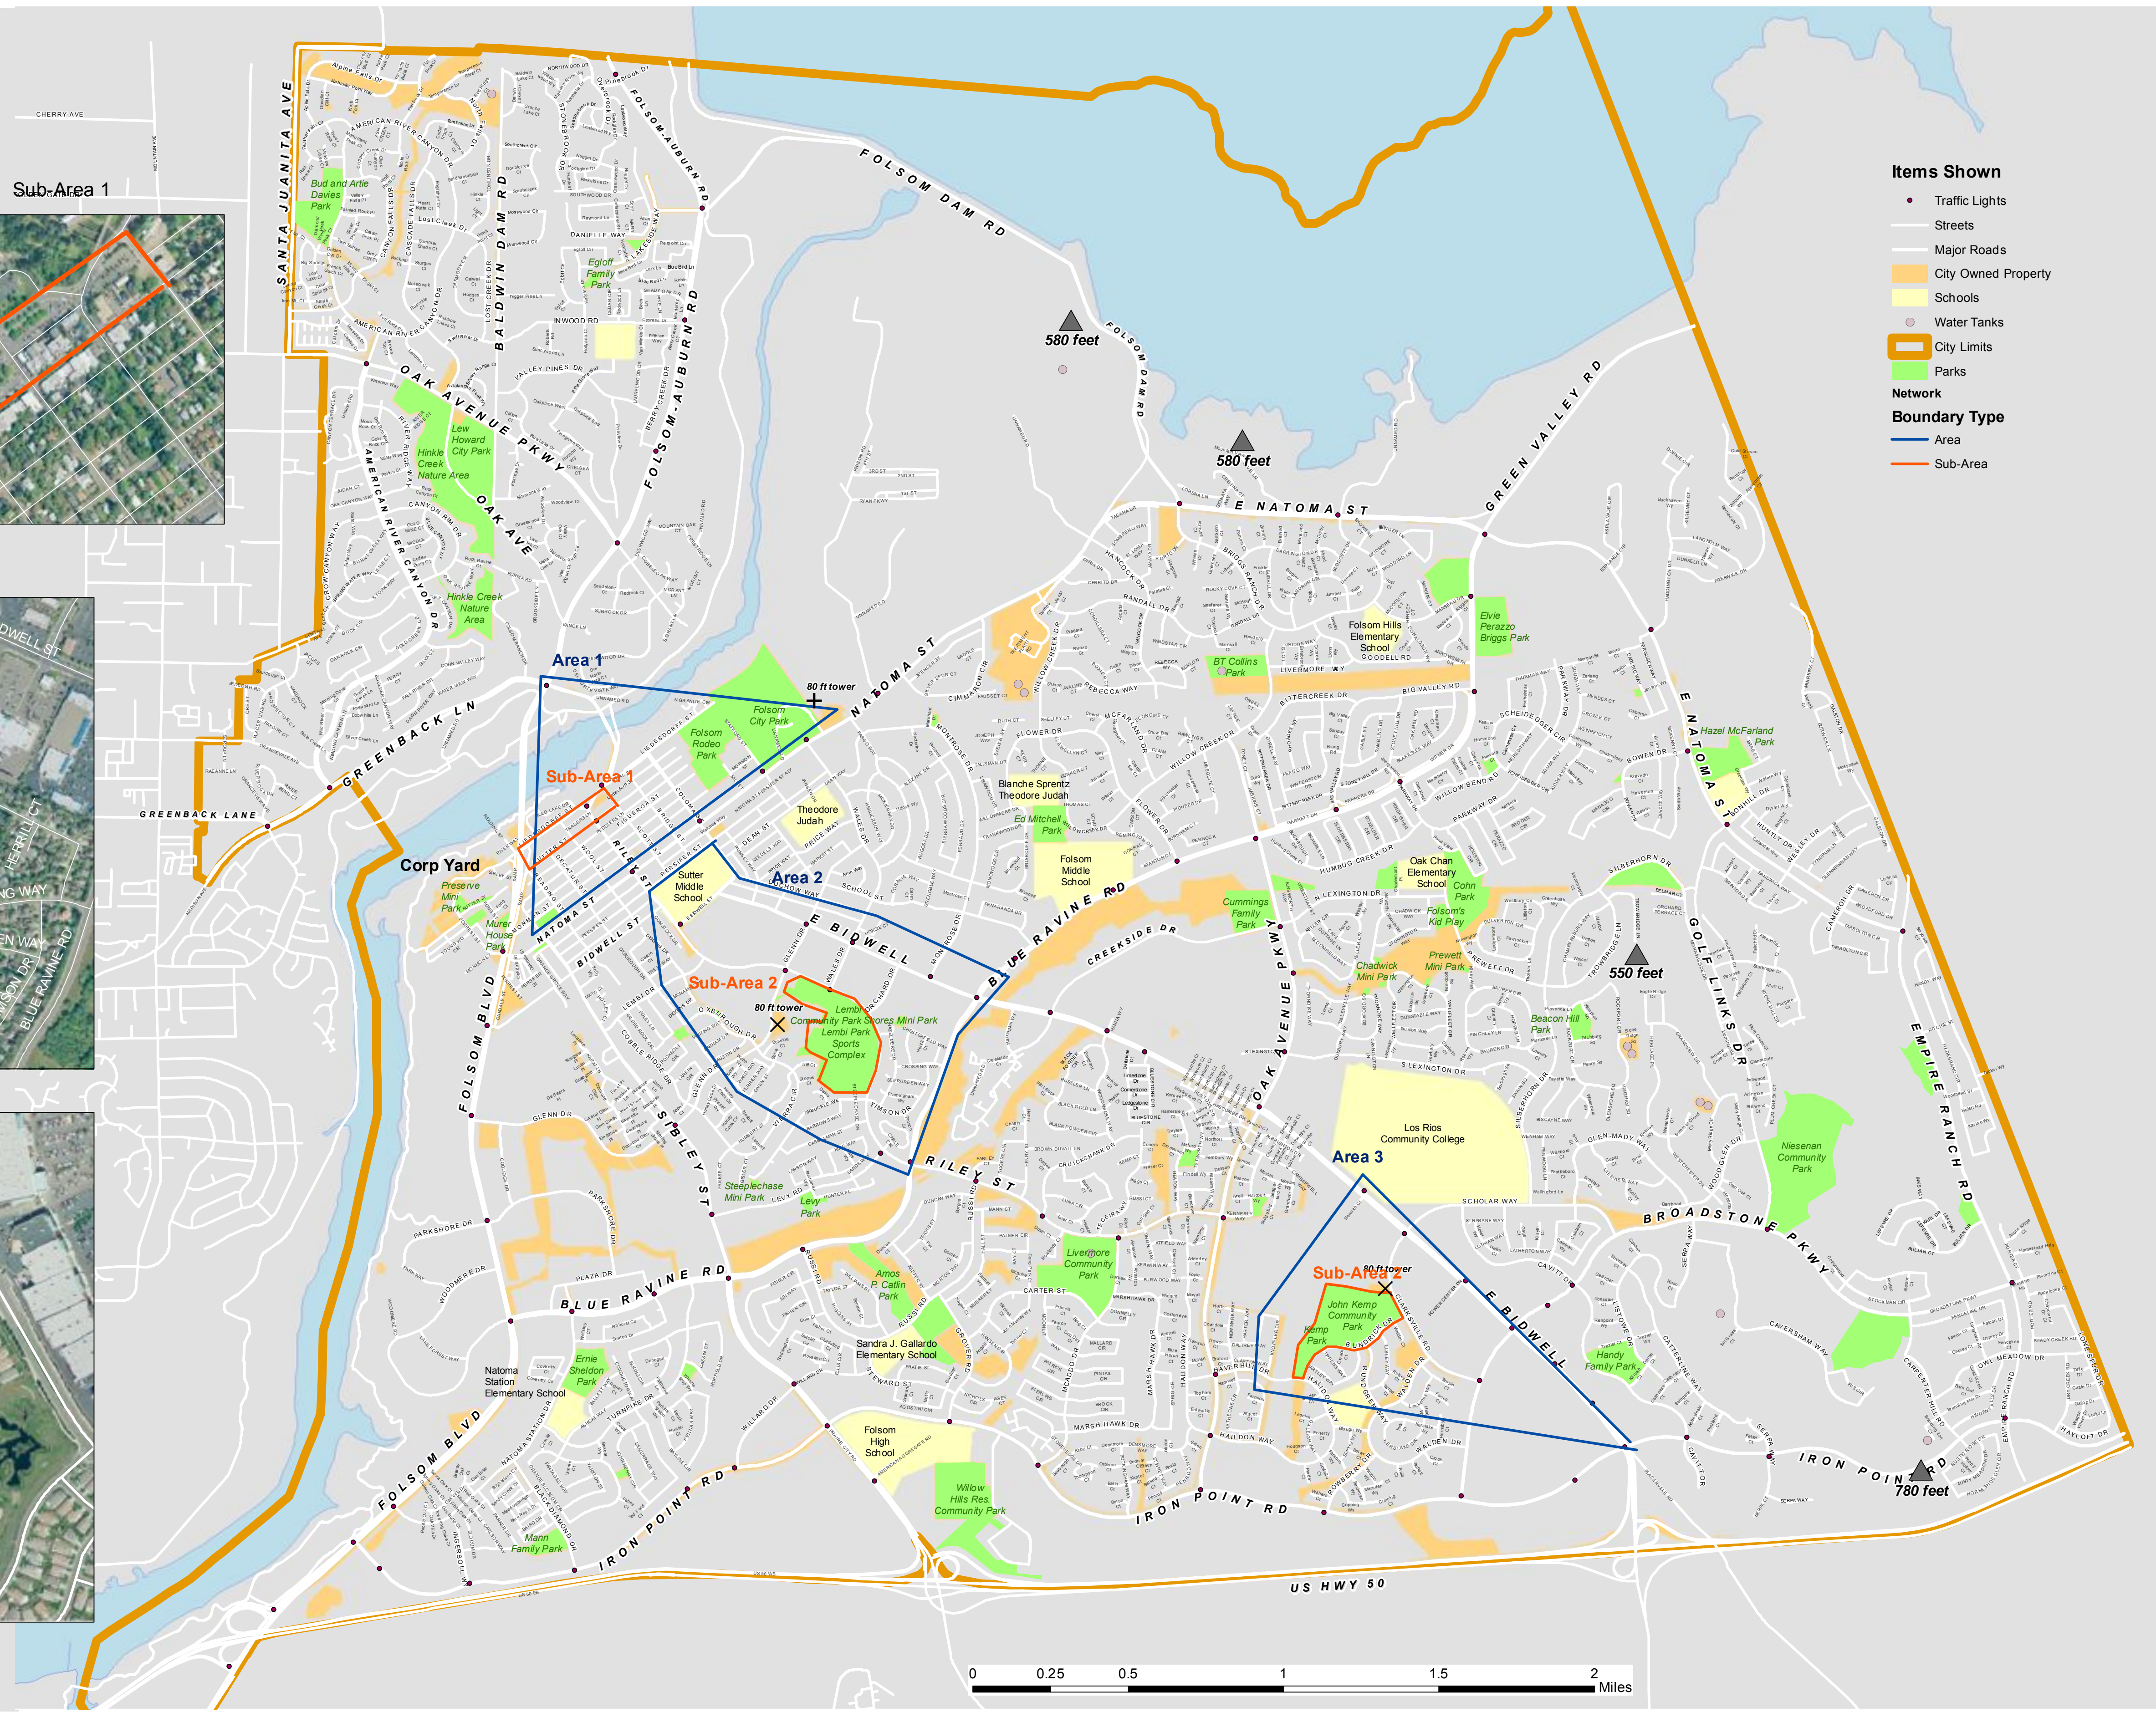

### Aerial View of Sub-Areas

Sub-Area 1

Sub-Area 2

Sub-Area 3

- Items Shown**
- Traffic Lights
  - Streets
  - Major Roads
  - City Owned Property
  - Schools
  - Water Tanks
  - ▭ City Limits
  - Parks
- Network**
- Boundary Type**
- Area
  - Sub-Area

# City Hall Campus – WiFi/Wi-Max Sites

 Sites with continuous power and equipment mounting possibilities.

# Lembi Park – WiFi/Wi-Max Sites

— Current Fiber between locations

○ Sites with continuous power and equipment mounting possibilities.

Electrical Room-  
Internet source

Classroom- WiFi  
Possible WiMax end to  
City Hall